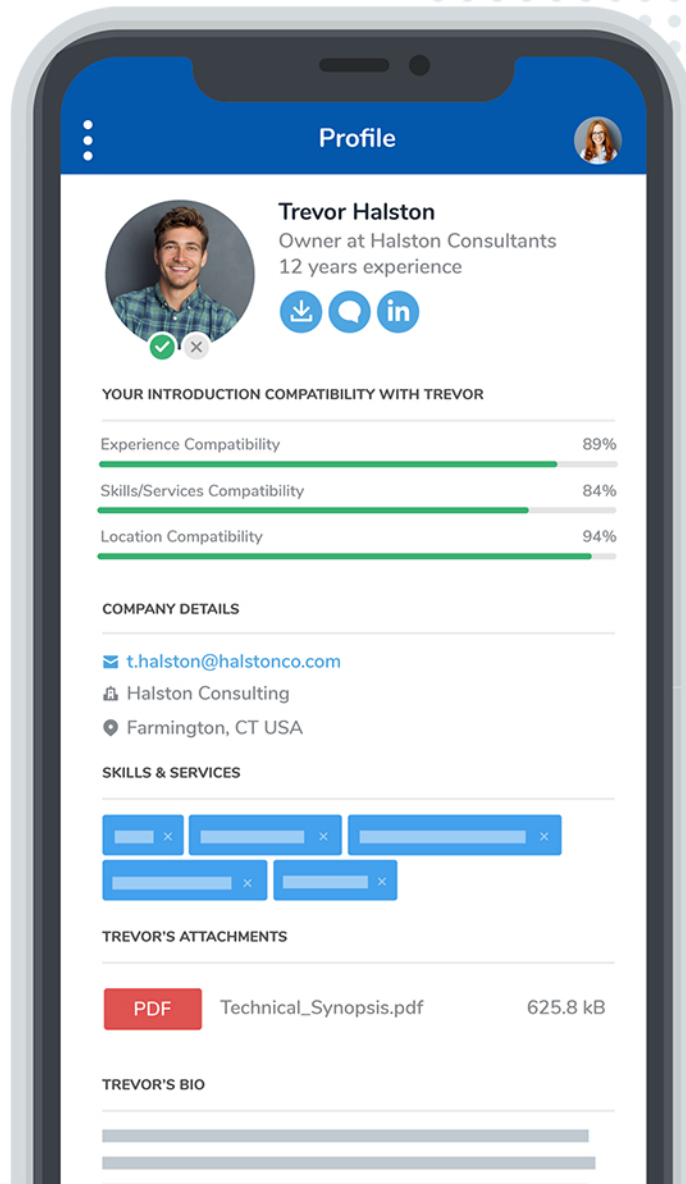

Bring your people closer together through algorithmic networking

Use today's premier match-making software to unlock your organization's true potential.

zenvoy
Expand your Network

Supercharge your people's engagement with intelligent 1-on-1 introductions!

Let Zenvoy help your people engage with your organization and each other. Design and implement an A.I. driven online community to help your people build their professional, social or internal network.

Design custom A.I. introductions to meet your peoples' needs!

Whether it's helping your people find new business opportunities, implement best practices, or just share their experiences, Zenvoy's unique matching algorithms drive quality peer-to-peer introductions that enable your people to get the answers and information they need while reminding them of just how valuable your organization really is!